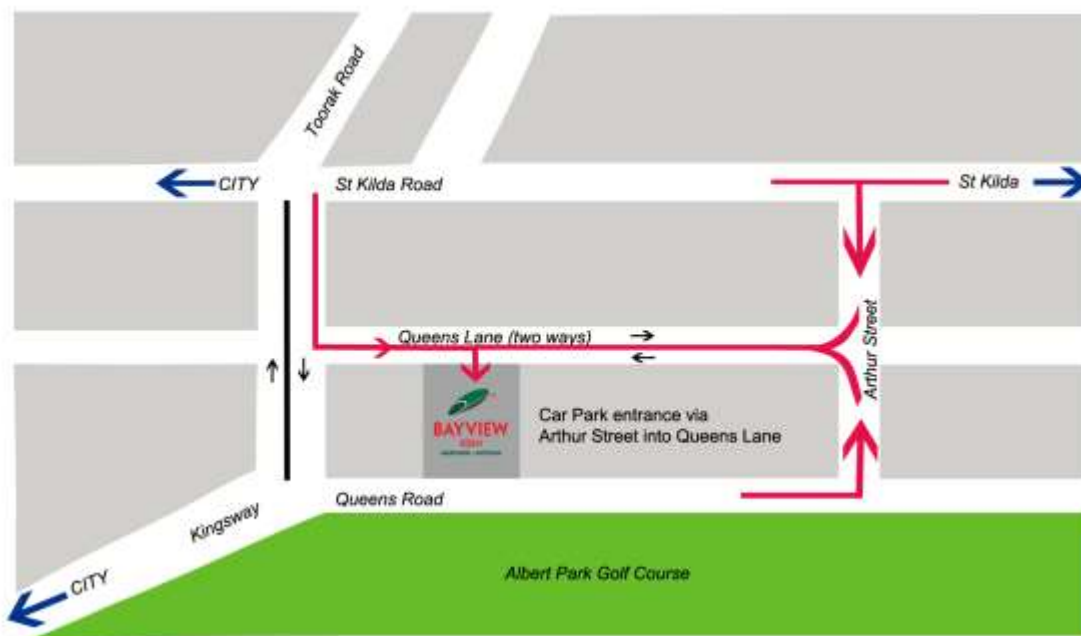

CAR PARKING

Car parking is \$15.00 per car per day for function and in-house guests. The car park is located directly behind the hotel and can be accessed via Queens Lane. Car parking is subject to availability.

No left turn into Queens Lane at below times

7.00am - 4.30pm Mon - Fri

9.00am - 3.00pm Sat

PUBLIC TRANSPORT

Bayview Eden Melbourne is located less than a 3 minute walk to tram stop number 22, located on St Kilda Road which runs directly to and from the city.

Tram numbers 3, 5, 6, 16, 64, 67 and 72 will take you to and from Flinders Street Station.

At Flinders Street, you can connect with further trams and trains. For more information, please visit www.metlinkmelbourne.com.au

*** Bayview Eden Melbourne to CBD - 3 km**